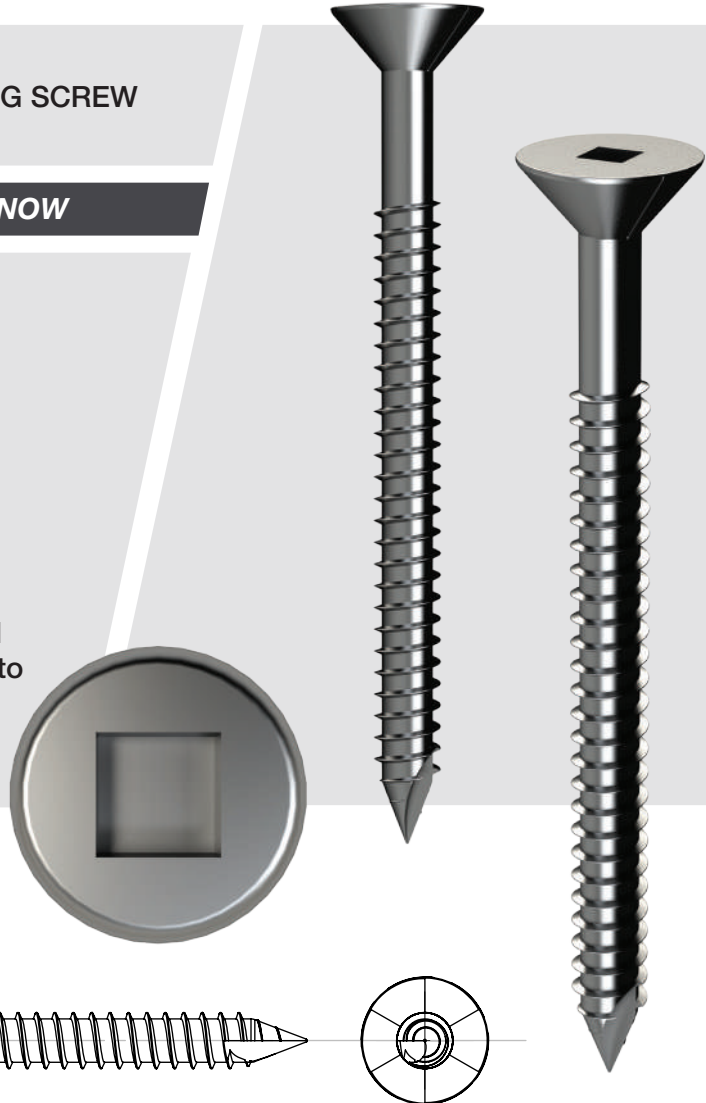

PRODUCT BULLETIN

NEW Marine Grade SS316 T17 SQ Drive No.3 Decking Screw

12G X 65MM MARINE GRADE SS316 DECKING SCREW

ESTIMATED TIME OF ARRIVAL: AVAILABLE NOW

For use in wider boards and where SS316 is needed or specified

KEY FEATURES AND BENEFITS

- 12 Gauge for wider boards
- SS316 for use where specified or around swimming pool applications
- Marine grade SS316 required around salt water pools and close proximity to the surf.

PRODUCT CODE	BARCODE	DESCRIPTION	QTY
STQC6120652	9337357382987	T17 12-11x65mm CSK RIB SQ Drive SS316	500

AUSTRALIA

Factory 1, 62 Maddox St Sydney, NSW
02 8332 1500

NEW ZEALAND

Unit D, 373 Neilson Street, Penrose, Auckland
Toll Free: 0800 658 075