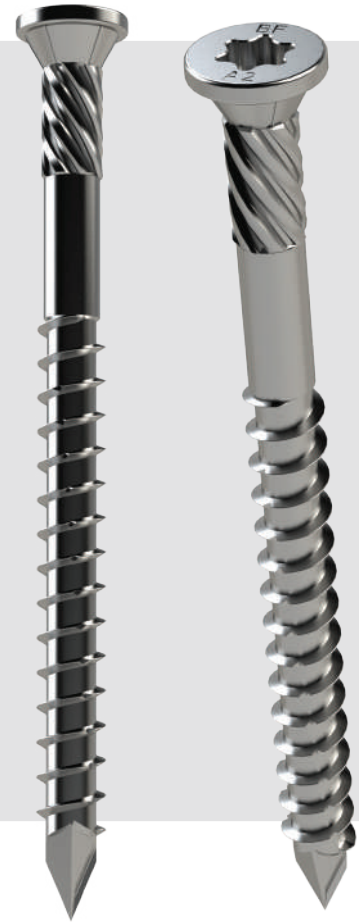

## SS304 Sharks Tooth Decking Screw T25 Truss Head

12G X 65MM SHARKS TOOTH TORX DRIVE DECKING  
SCREW

ESTIMATED TIME OF ARRIVAL: AVAILABLE NOW

Use for wider boards, T25 Torx Drive.

### KEY FEATURES AND BENEFITS

- Spear point - no predrilling
- Truss Head for flush finish
- Torx drive for easier installation
- Stainless Steel 304

PRODUCT CODE	BARCODE	DESCRIPTION	QTY
SPTRTC51206521	9337357386596	SS304 SPEAR DECKING TRUSS HD 12G x 65 TORX 25	500