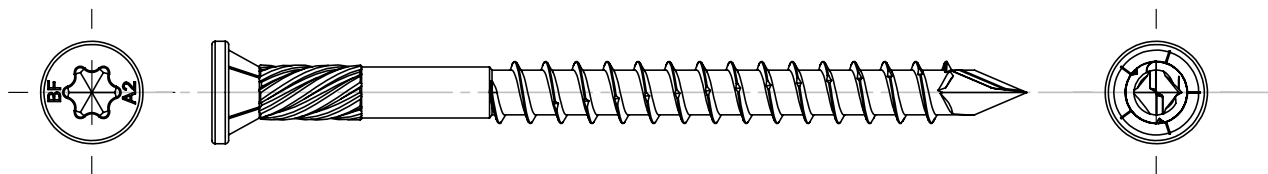

## SS304 Sharks Tooth Decking Screw T25 Truss Head

12G X 65MM SHARKS TOOTH TORX DRIVE DECKING  
SCREW

ESTIMATED TIME OF ARRIVAL: AVAILABLE NOW

Use for wider boards, T25 Torx Drive.

### KEY FEATURES AND BENEFITS

- Spear point - no predrilling
- Truss Head for flush finish
- Torx drive for easier installation
- Stainless Steel 304

PRODUCT CODE	BARCODE	DESCRIPTION	QTY
SPTRTC51206521	9337357386596	SS304 SPEAR DECKING TRUSS HD 12G x 65 TORX 25	500