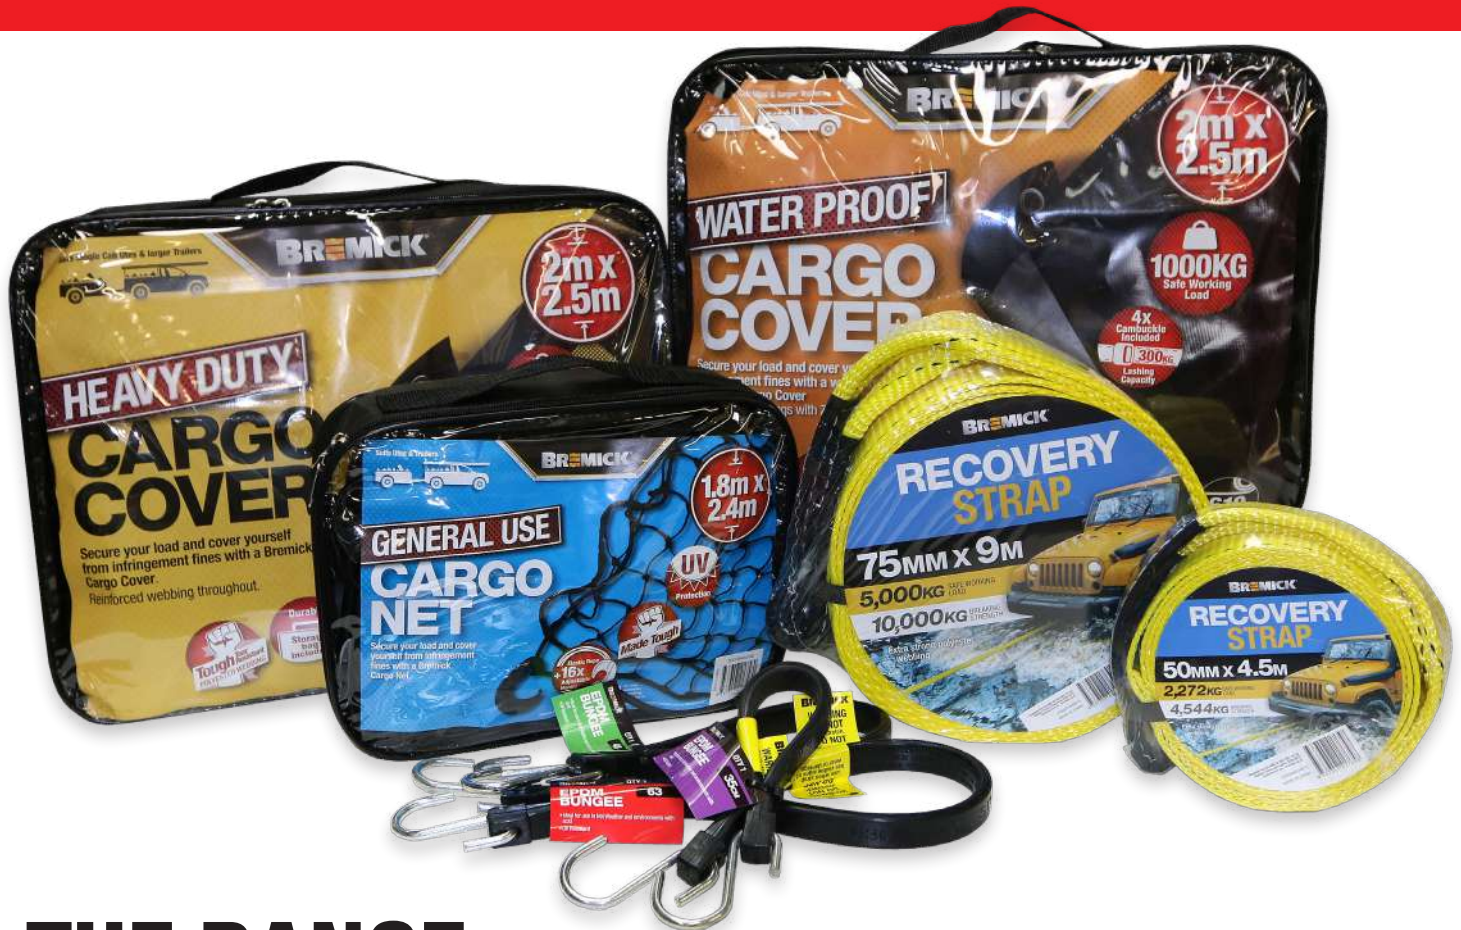

PRODUCT BULLETIN

THE RANGE

PRODUCT CODE	INNER BARCODE	OUTER BARCODE	DESCRIPTION	PK QTY	MOQ
TDCNBA18120	9337357417573	9337357417856	BASIC CARGO NET – 1.8M x 1.2M	1	3
TDCNBA24180	9337357417580	9337357417818	BASIC CARGO NET – 2.4M x 1.8M	1	3
TDCNHD20180	9337357417597	9337357417801	HEAVY DUTY CARGO NET – 2.0M X 1.8M	1	1
TDCNHD25200	9337357417603	9337357417764	HEAVY DUTY CARGO NET – 2.5M X 2.0M	1	1
TDCNWP20180	9337357417610	9337357417849	WATER PROOF CARGO NET – 2.0M X 1.8M	1	1
TDCNWP25200	9337357417627	9337357417825	WATER PROOF CARGO NET – 2.5M X 2.0M	1	1
TDBER18035D	9337357417474	9337357417665	BUNGEE CORD EPDM RUBBER – 35CM	1	3
TDBER18048D	9337357417481	9337357417672	BUNGEE CORD EPDM RUBBER – 48CM	1	3
TDBER18063D	9337357417498	9337357417696	BUNGEE CORD EPDM RUBBER – 63CM	1	3
TDRSP7509010	9337357417641	9337357417832	RECOVERY STRAP – 75mm x 9M	1	3
TDRSR5004510	9337357417658	9337357417894	RECOVERY STRAP – 50mm x 4.5M	1	3

AUSTRALIA

Factory 1, 62 Maddox St Sydney, NSW
02 8332 1500

NEW ZEALAND

Unit F, 373 Neilson Street, Penrose, Auckland
Toll Free: 0800 658 075