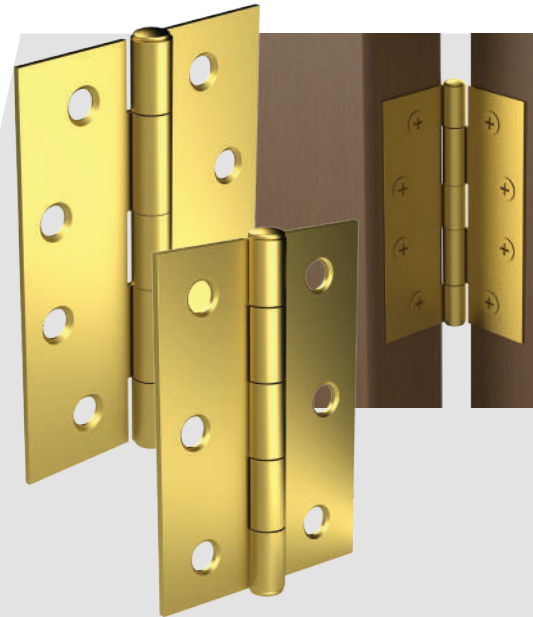

PRODUCT BULLETIN

Bulk Butt & Radius Butt Hinge Additions

BRASS PLATED BUTT HINGES & POLISHED CHROME RADIUS BUTT HINGE IN BULK PACKAGING FORMATS

ESTIMATED TIME OF ARRIVAL: LATE MAY

Suitable for use in building and commercial applications

KEY FEATURES AND BENEFITS

- Unique finish and hinge type combination that wasn't available previously in our range
- Bulk packaging format due to high-volume seller

PRODUCT CODE	BOX BARCODE	DESCRIPTION	PK QTY
NEW HBUFRR8560164	9337357512766	85 X 60 X 1.6mm BUTT HINGE FIXED PIN BRASS PLATED – BCD	12
NEW HBUFRR1075164	9337357512773	100 X 75 X 1.6mm BUTT HINGE FIXED PIN BRASS PLATED – BCD	12
NEW HRBLCC8958164	9337357512759	89 X 58 X 1.6mm RADIUS BUTT HINGE LOOSE PIN CHROME – BCD	12